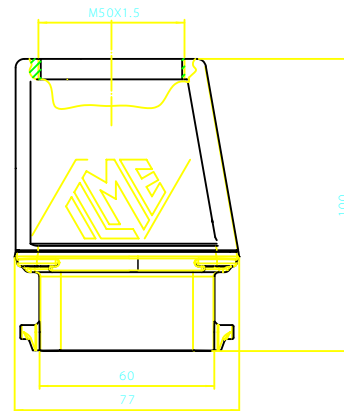

Diritti riservati

All rights reserved

08.07.20	MBV 06 L50	Scale	
08.07.20	hood with top entry M50	1:1	